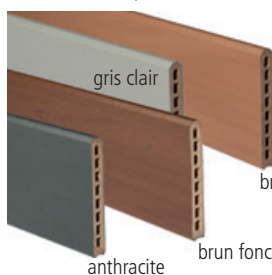

Plusieurs combinaisons de couleurs possibles

gris clair

brun clair

brun foncé

anthracite